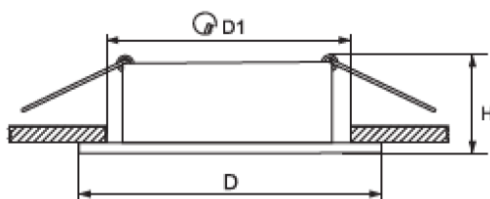

DOWNLIGHTS FOR BATHROOM, IP44

ELR627

Technical data

<i>Rated voltage:</i>	12V; 230V; 50-60Hz
<i>Power:</i>	Max 50W
<i>Colour:</i>	Chrome; Satin nickel
<i>Body:</i>	Steel
<i>Diffuser:</i>	Glass
<i>Protection against dust and moisture:</i>	IP44

Model	Colour body	Size (mm)			Catalogue number
		Diameter	Height	Diameter1	
ELR627	White	92	33	67	92627/W
ELR627	Satin nickel	92	33	67	92627/SN
ELR627	Chrome	92	33	67	92627/CH
ELR627	Antique brass	92	33	67	92627/AB